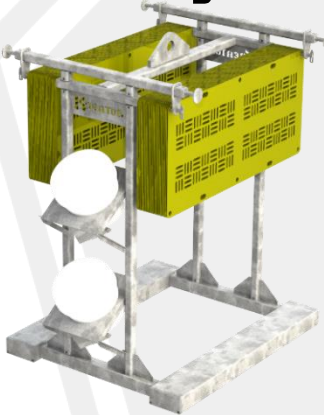

MAINTENANCE FRIENDLY SAFE SOLUTIONS

Hoppers

Kreator Hoppers are made of AR-400 steel plates. They are easily replaced and are competitively priced. Fits on all conveyors

Guard Kaddy

The Guard Kaddy allows for easy storage and safe transfer to the area where guarding is required. A loaded galvanized Kaddy comes c/w (50) 24x50 Guards and 100 lockable clips

Hitch Mount With Bracket

Ideal for confined space entry and or working at heights. Quick install.

"Think" Guard Clips

Stainless Steel or zinc coated. Mounting angle(s) options. Self-locking. Allen key convenience or with plastic ties.

Bearings

Mounted bearings for all solutions. Offered in a wide variety of housing configurations. Years of proven performance in the toughest of environments.

Self-Closing Gates

Fully adjustable industrial self-closing gates from 24" to 36". Easily adjust the gate to any structure and install takes minutes. There are a variety of styles to suit the application.

V-Belts

Full range FHP (2L-5L) Classical A, B, C, D narrow groove 3V,5V,8V wide range. Single fabric wrapped belts for flexibility and reduce vibration. Ground from raw edge cogged belts. Quick Delivery.