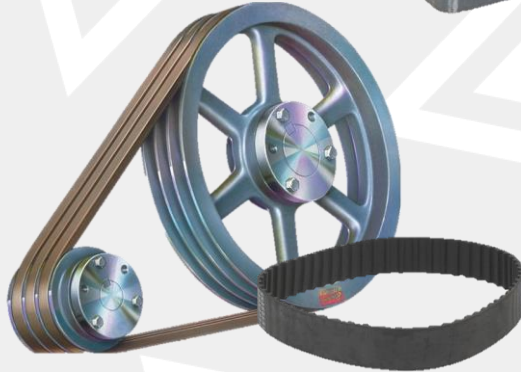

MAINTENANCE FRIENDLY SAFE SOLUTIONS

Hoppers

Kreator Hoppers are made of AR-400 steel plates. They are easily replaced and are competitively priced. Fits on all conveyors

Guard Kaddy

The Guard Kaddy allows for easy storage and safe transfer to the area where guarding is required. A loaded galvanized Kaddy comes c/w (50) 24x50 Guards and 100 lockable clips

Hitch Mount With Bracket

Ideal for confined space entry and or working at heights. Quick install.

"Think" Guard Clips

Stainless Steel or zinc coated. Mounting angle(s) options. Self-locking. Allen key convenience or with plastic ties.

Bearings

Mounted bearings for all solutions. Offered in a wide variety of housing configurations. Years of proven performance in the toughest of environments.

Self-Closing Gates

Fully adjustable industrial self-closing gates from 24" to 36". Easily adjust the gate to any structure and install takes minutes. There are a variety of styles to suit the application.

V-Belts

Full range FHP (2L-5L) Classical A, B, C, D narrow groove 3V,5V,8V wide range. Single fabric wrapped belts for flexibility and reduce vibration. Ground from raw edge cogged belts. Quick Delivery.