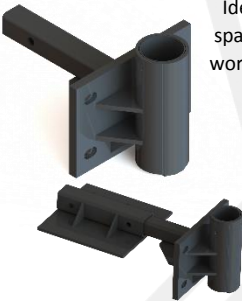

MAINTENANCE FRIENDLY SAFE SOLUTIONS

Hoppers

Kreator Hoppers are made of AR-400 steel plates. They are easily replaced and are competitively priced. Fits on all conveyors

Guard Kaddy

The Guard Kaddy allows for easy storage and safe transfer to the area where guarding is required. A loaded galvanized Kaddy comes c/w (50) 24x50 Guards and 100 lockable clips

Hitch Mount With Bracket

Ideal for confined space entry and or working at heights. Quick install.

"Think" Guard Clips

Stainless Steel or zinc coated. Mounting angle(s) options. Self-locking. Allen key convenience or with plastic ties.

Bearings

Mounted bearings for all solutions. Offered in a wide variety of housing configurations. Years of proven performance in the toughest of environments.

Self-Closing Gates

Fully adjustable industrial self-closing gates from 24" to 36". Easily adjust the gate to any structure and install takes minutes. There are a variety of styles to suit the application.