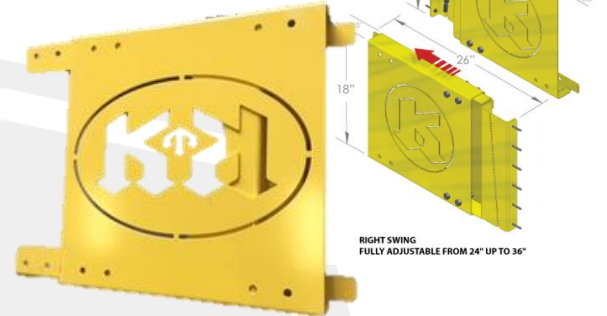

MAINTENANCE FRIENDLY SAFE SOLUTIONS

Hoppers

Kreator Hoppers are made of AR-400 steel plates. They are easily replaced and are competitively priced. Fits on all conveyors

Guard Kaddy

The Guard Kaddy allows for easy storage and safe transfer to the area where guarding is required. A loaded galvanized Kaddy comes c/w (50) 24x50 Guards and 100 lockable clips

Hitch Mount With Bracket

Ideal for confined space entry and or working at heights. Quick install.

"Think" Guard Clips

Stainless Steel or zinc coated. Mounting angle(s) options. Self-locking. Allen key convenience or with plastic ties.

Bearings

Mounted bearings for all solutions. Offered in a wide variety of housing configurations. Years of proven performance in the toughest of environments.

Self-Closing Gates

Fully adjustable industrial self-closing gates from 24" to 36". Easily adjust the gate to any structure and install takes minutes. There are a variety of styles to suit the application.

V-Belts

Full range FHP (2L-5L) Classical A, B, C, D narrow groove 3V,5V,8V wide range. Single fabric wrapped belts for flexibility and reduce vibration. Ground from raw edge cogged belts. Quick Delivery.