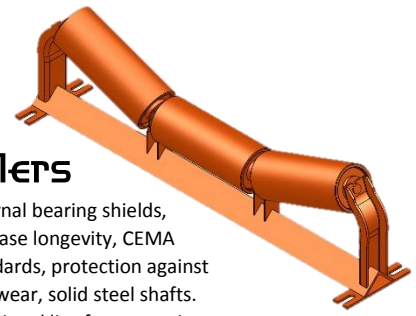

MAINTENANCE FRIENDLY SAFE SOLUTIONS

Hoppers

Kreator Hoppers are made of AR-400 steel plates. They are easily replaced and are competitively priced. Fits on all conveyors

Guard Kaddy

The Guard Kaddy allows for easy storage and safe transfer to the area where guarding is required. A loaded galvanized Kaddy comes c/w (50) 24x50 Guards and 100 lockable clips

Hitch Mount With Bracket

Ideal for confined space entry and or working at heights. Quick install.

"Think" Guard Clips

Stainless Steel or zinc coated. Mounting angle(s) options. Self-locking. Allen key convenience or with plastic ties.

Drive Guards

Our standard guards come with adjustability and a removable front for maintenance.

Idlers

External bearing shields, increase longevity, CEMA standards, protection against belt wear, solid steel shafts. Additional lips for protection. Stocked in Ontario for most sizes.

Bearings

Mounted bearings for all solutions. Offered in a wide variety of housing configurations. Years of proven performance in the toughest of environments.

Self-Closing Gates

Fully adjustable industrial self-closing gates from 24" to 36". Easily adjust the gate to any structure and install takes minutes. There are a variety of styles to suit the application.