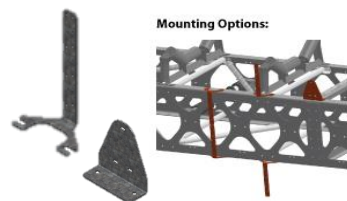

Electrical Brackets & E-Stop Brackets

Mounting Options:

1 855 KREATOR (573 2867)